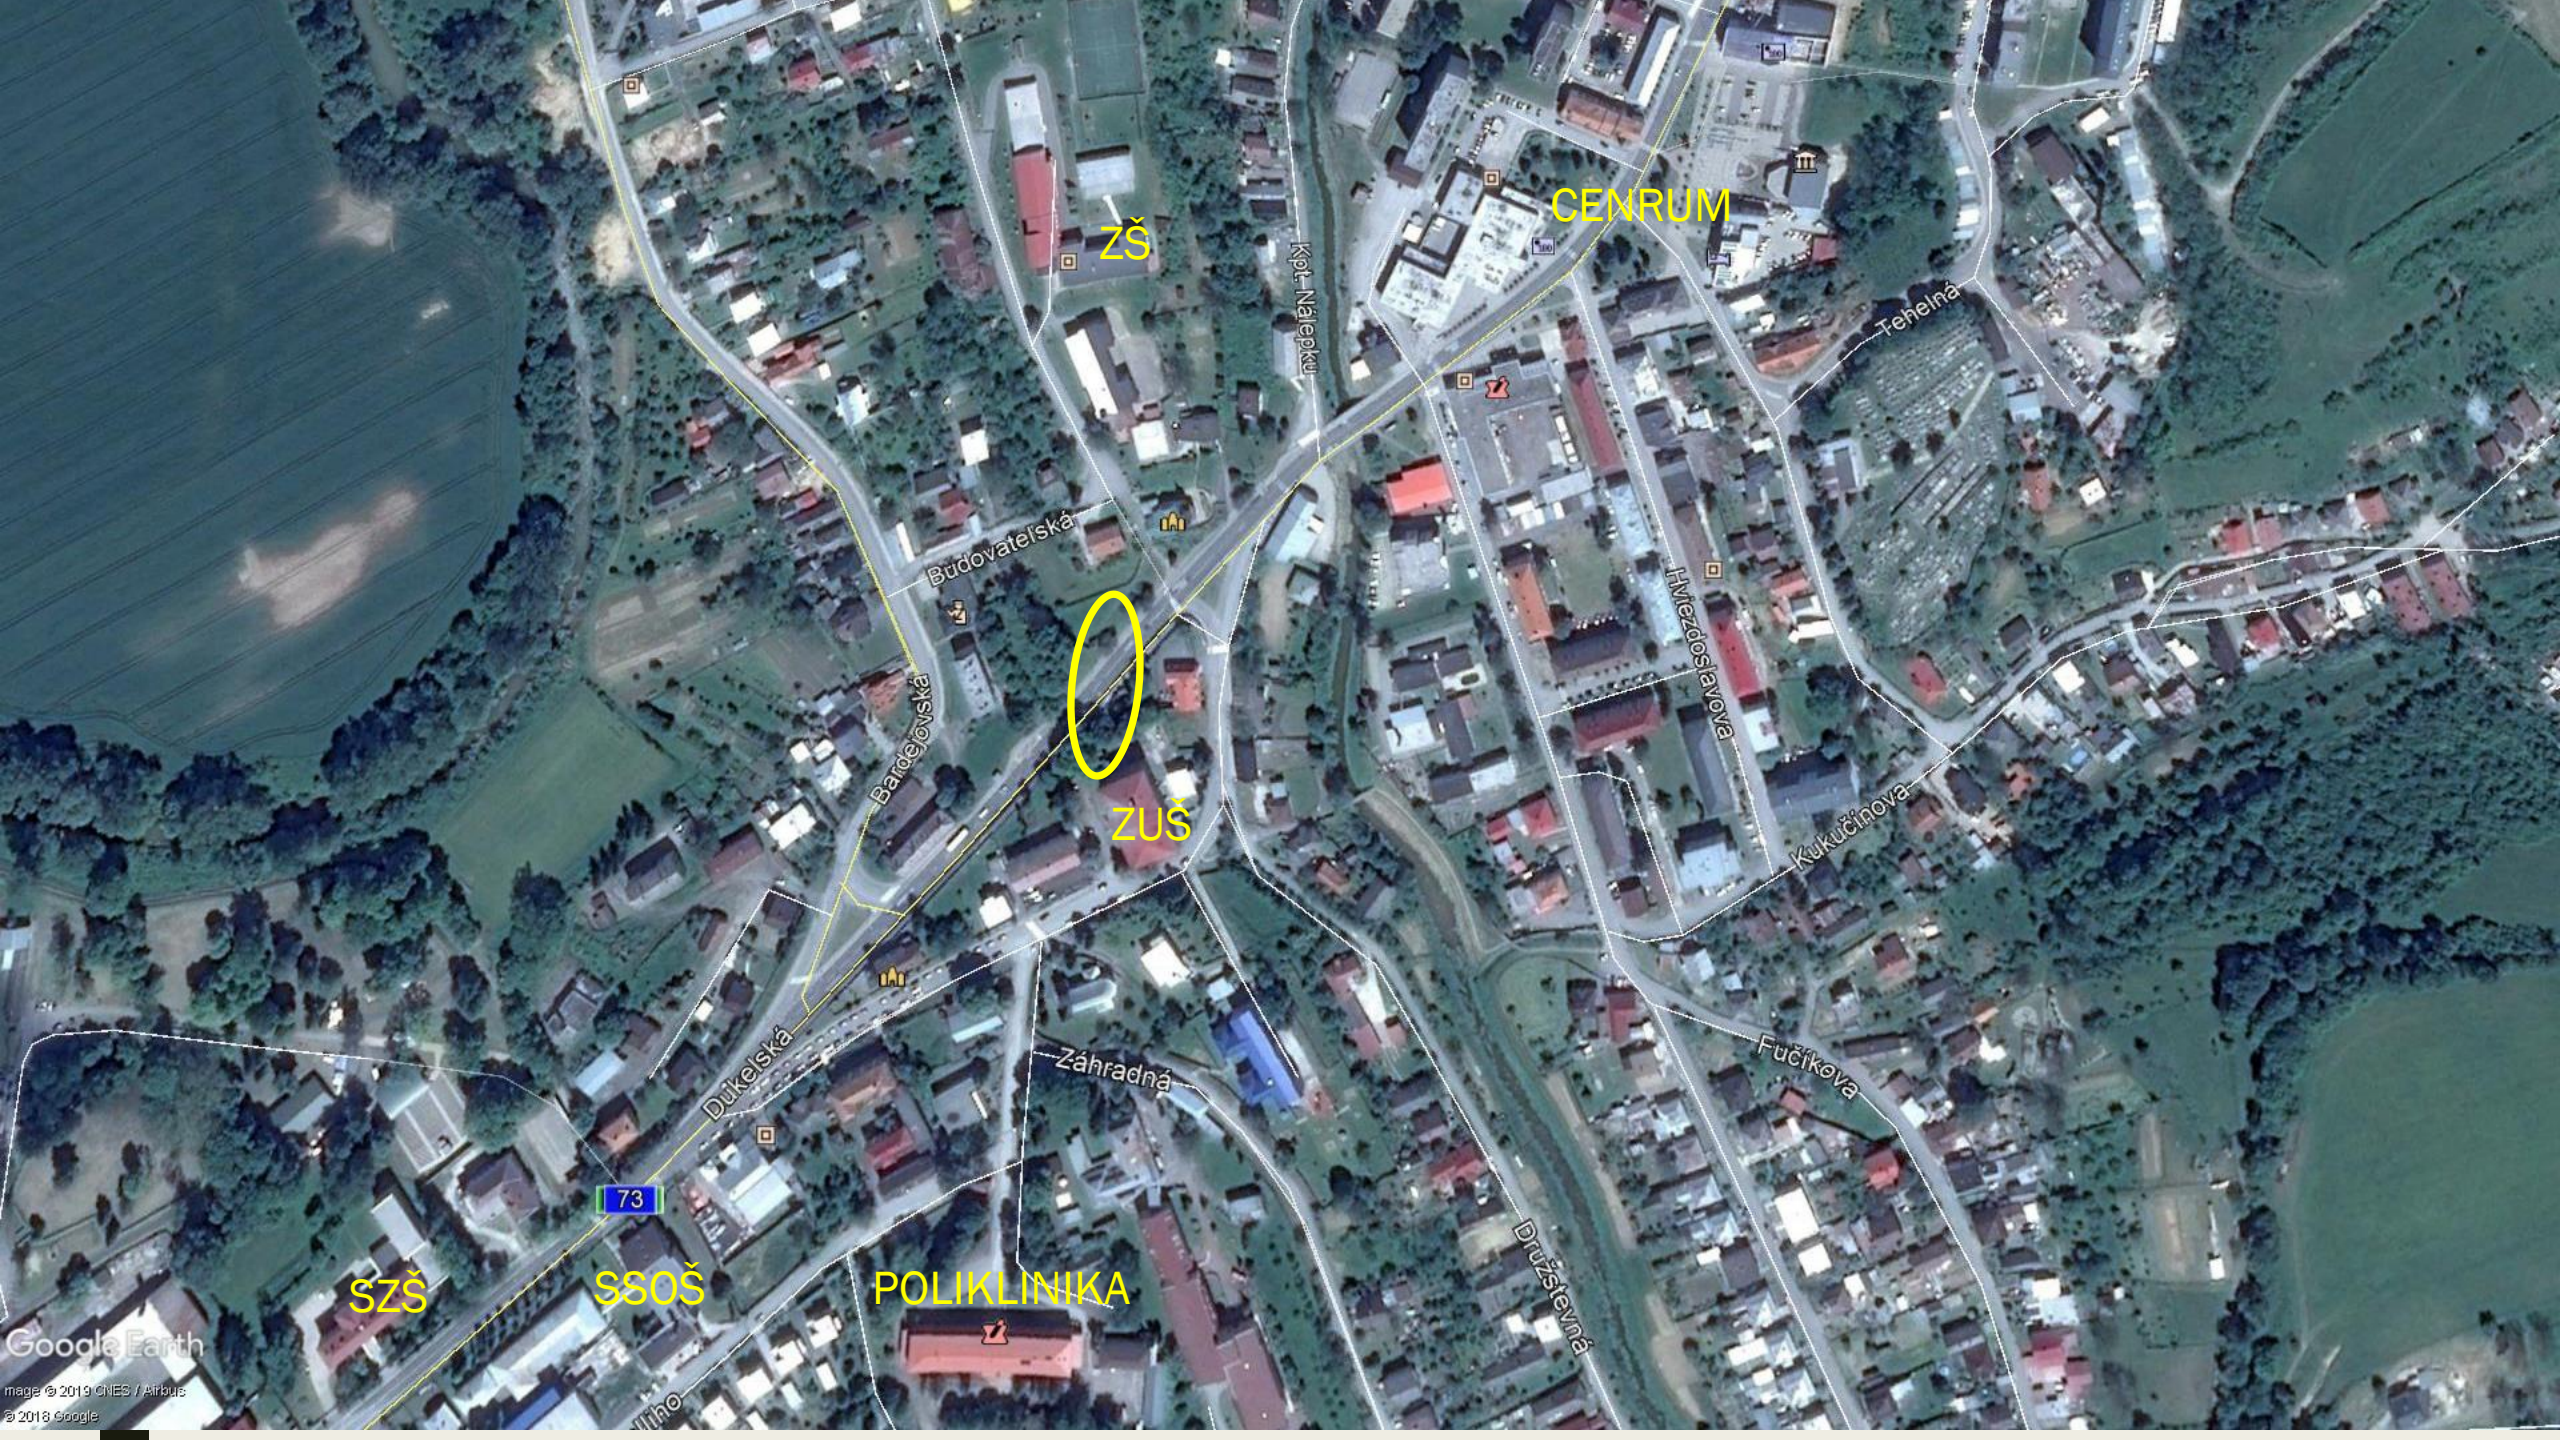

ZŠ

CENRUM

ZUŠ

SZŠ

SSOŠ

POLIKLINIKA